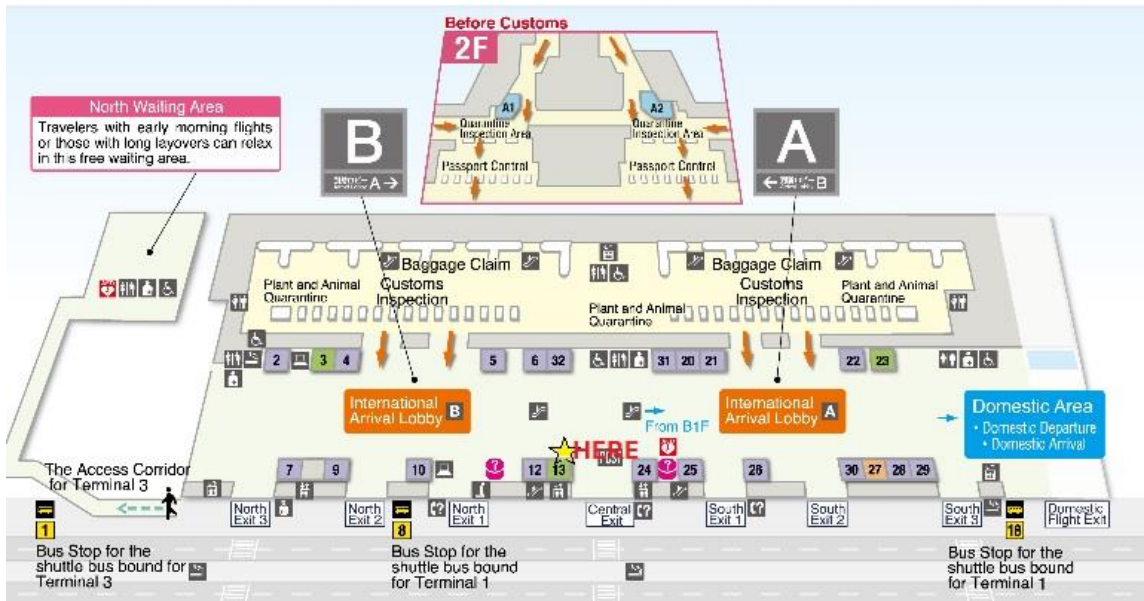

NARITA AIRPORT TERMINAL 2

↑ [Please find this logo](#)

OLD COUNTER (counter No. 13)

(↓ GO UP TO THE 2ND FLOOR BY THE NEAREST ESCALATOR)

NEW COUNTER(counter No. 5)